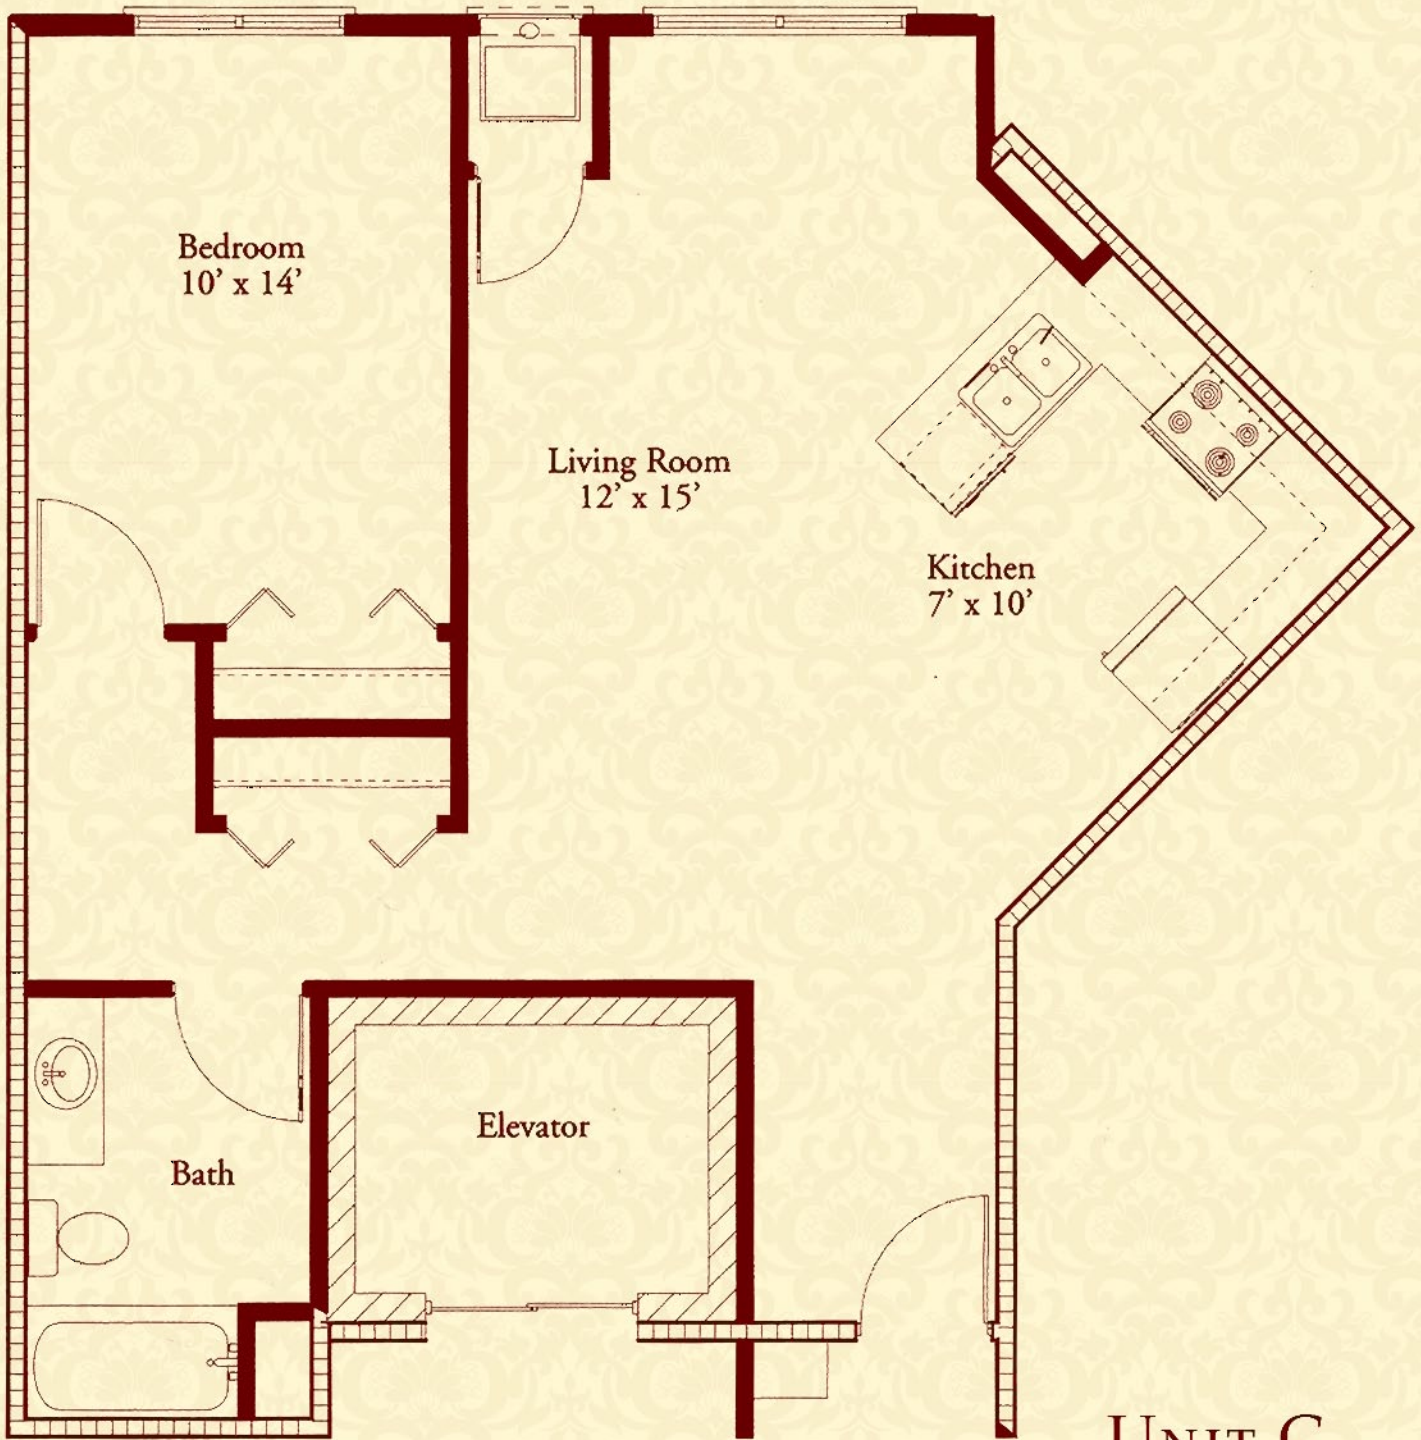

FLOOR PLANS

VILLA BELLA OFFERS SEVERAL FLOOR PLANS TO SUIT YOUR NEEDS

UNIT A
950 SQ. FEET

2 Bedroom Apartment Home

UNIT B

635 SQ. FEET

1 Bedroom Apartment Home

15894 Nineteen Mile Rd. Clinton Township, MI 48038
Phone: (888) 79-Bella or (888) 792-3552

Fall in Love all Over Again

UNIT C

745 SQ. FEET

1 Bedroom Apartment Home

UNIT D

590 SQ. FEET

Studio Apartment Home

UNIT E
600 SQ. FEET

Studio Apartment Home

15894 Nineteen Mile Rd. Clinton Township, MI 48038
Phone: (888) 79-Bella or (888) 792-3552

Fall in Love all Over Again