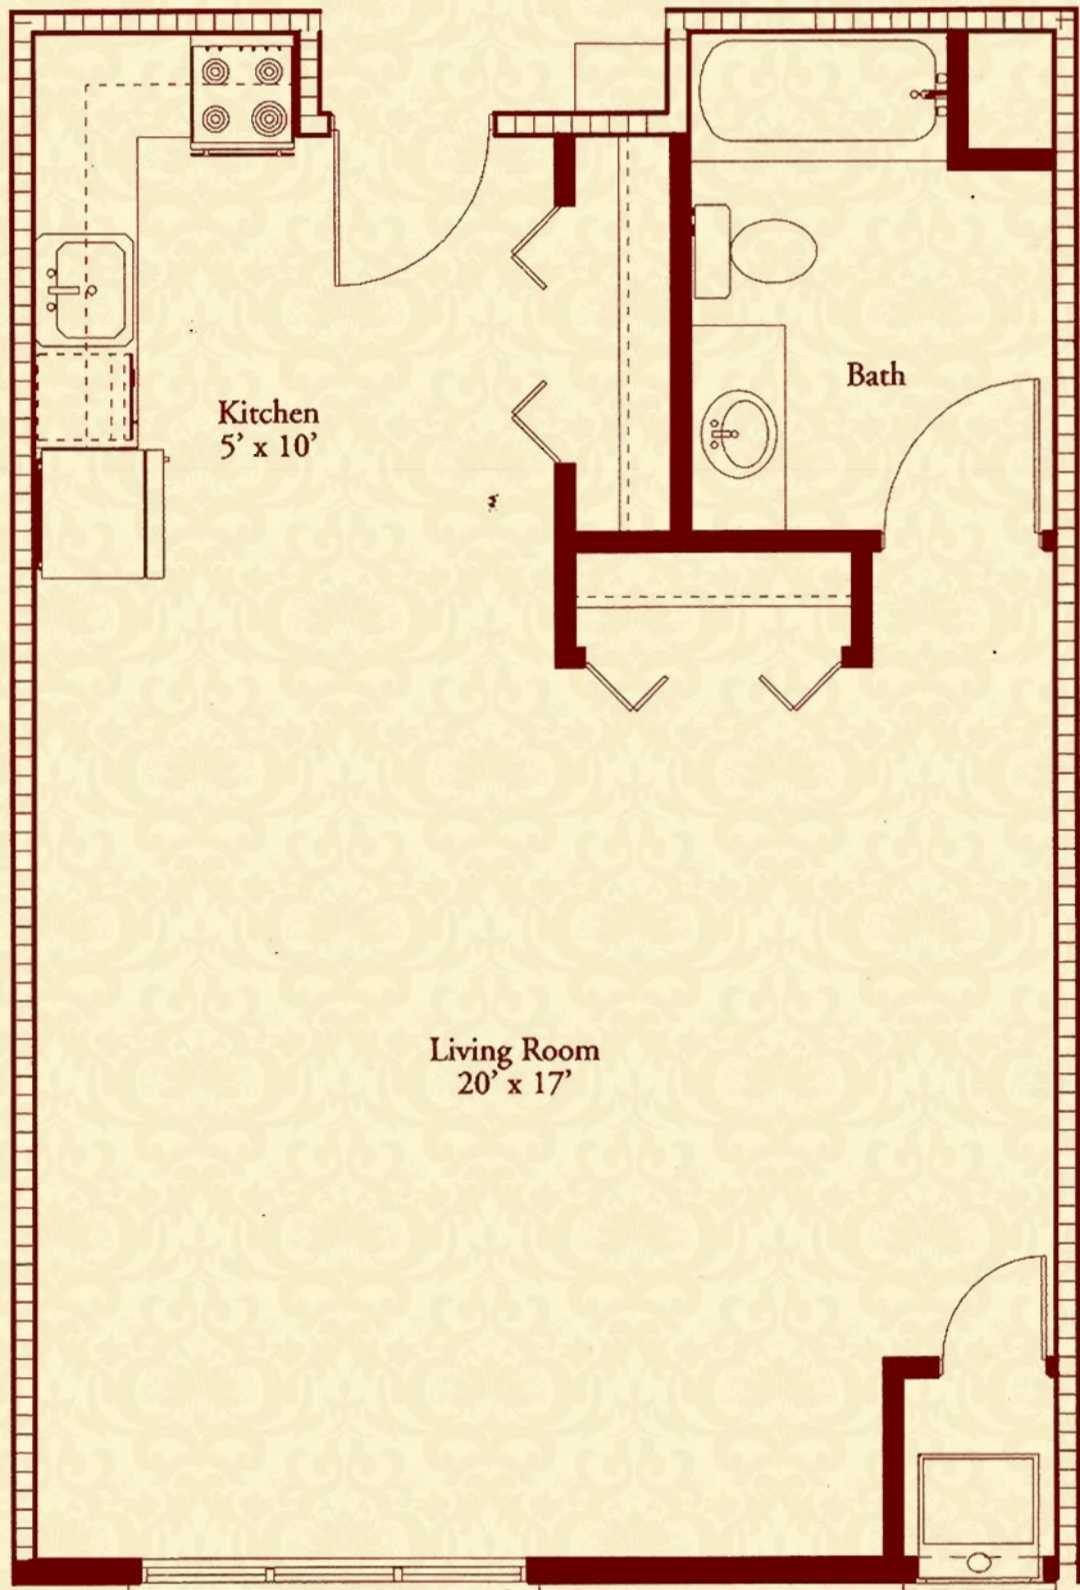

FLOOR PLANS

VILLA BELLA OFFERS SEVERAL FLOOR PLANS TO SUIT YOUR NEEDS

UNIT A
950 SQ. FEET

2 Bedroom Apartment Home

UNIT B

635 SQ. FEET

1 Bedroom Apartment Home

15894 Nineteen Mile Rd. Clinton Township, MI 48038
Phone: (888) 79-Bella or (888) 792-3552

Fall in Love all Over Again

UNIT C

745 SQ. FEET

1 Bedroom Apartment Home

UNIT D

590 SQ. FEET

Studio Apartment Home

UNIT E
600 SQ. FEET