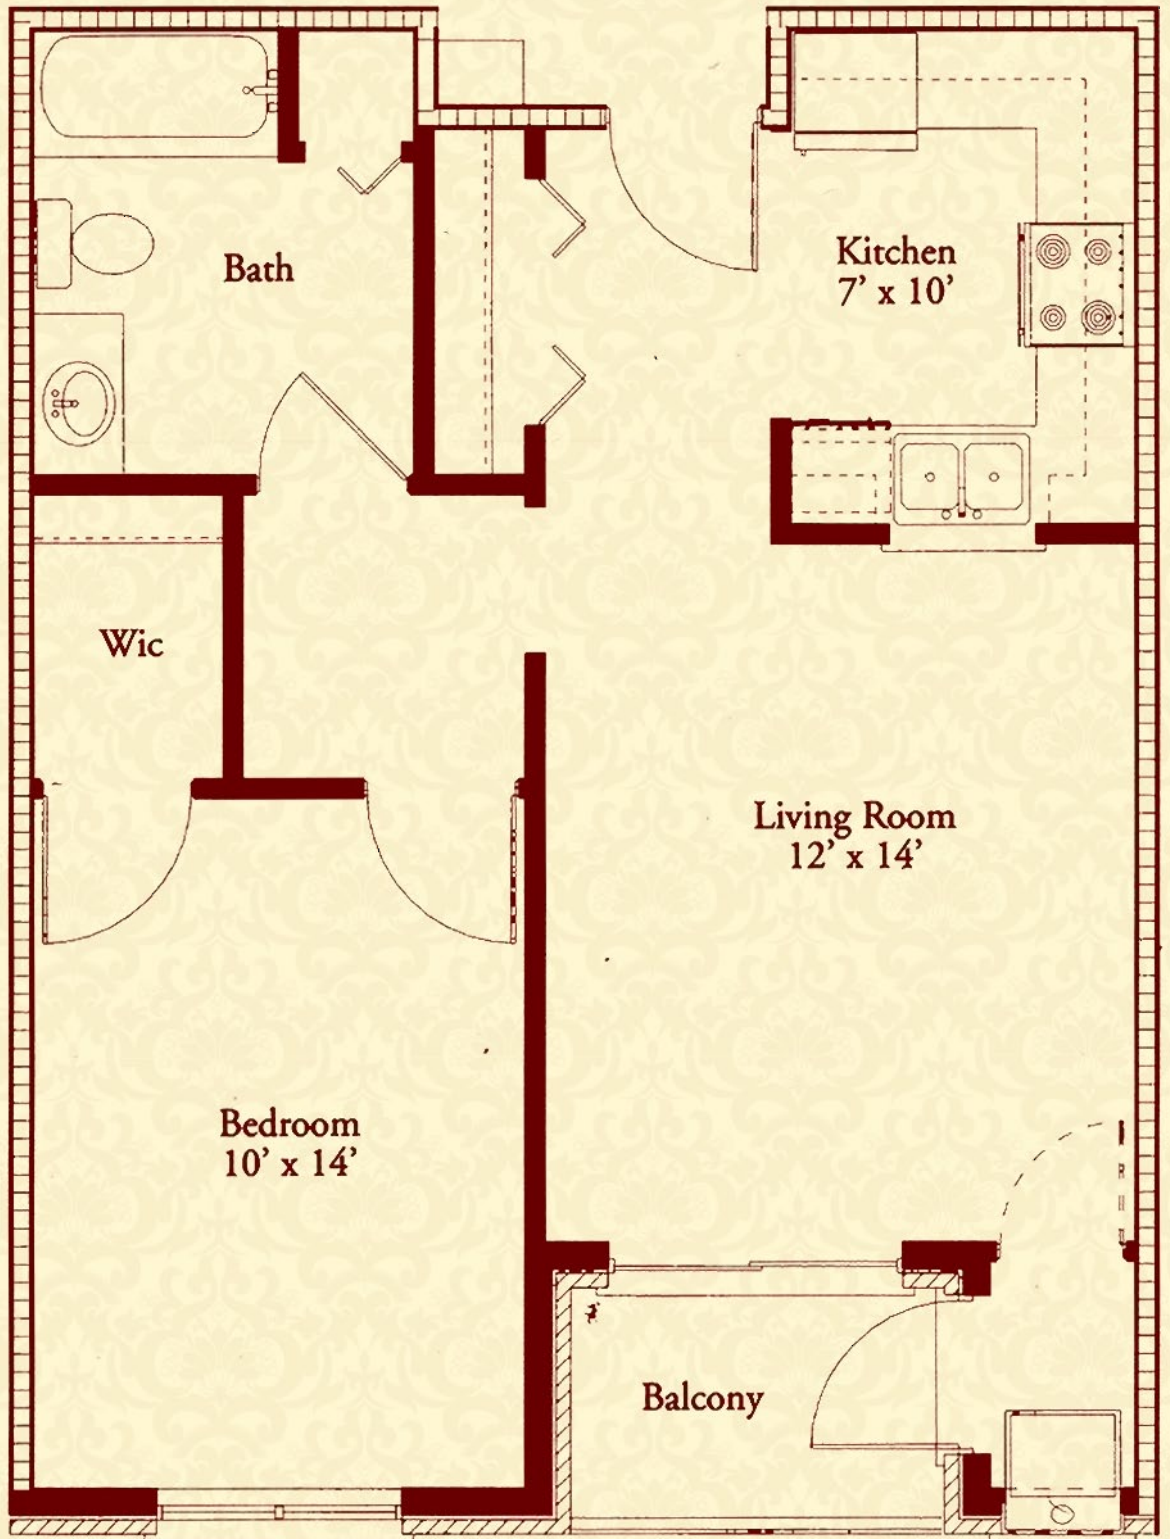

FLOOR PLANS

VILLA BELLA OFFERS SEVERAL FLOOR PLANS TO SUIT YOUR NEEDS

UNIT A
950 SQ. FEET

2 Bedroom Apartment Home

UNIT B

635 SQ. FEET

1 Bedroom Apartment Home

15894 Nineteen Mile Rd. Clinton Township, MI 48038
Phone: (888) 79-Bella or (888) 792-3552

Fall in Love all Over Again

UNIT C

745 SQ. FEET

1 Bedroom Apartment Home

UNIT D

590 SQ. FEET

Studio Apartment Home

UNIT E
600 SQ. FEET

Studio Apartment Home

15894 Nineteen Mile Rd. Clinton Township, MI 48038
Phone: (888) 79-Bella or (888) 792-3552

Fall in Love all Over Again