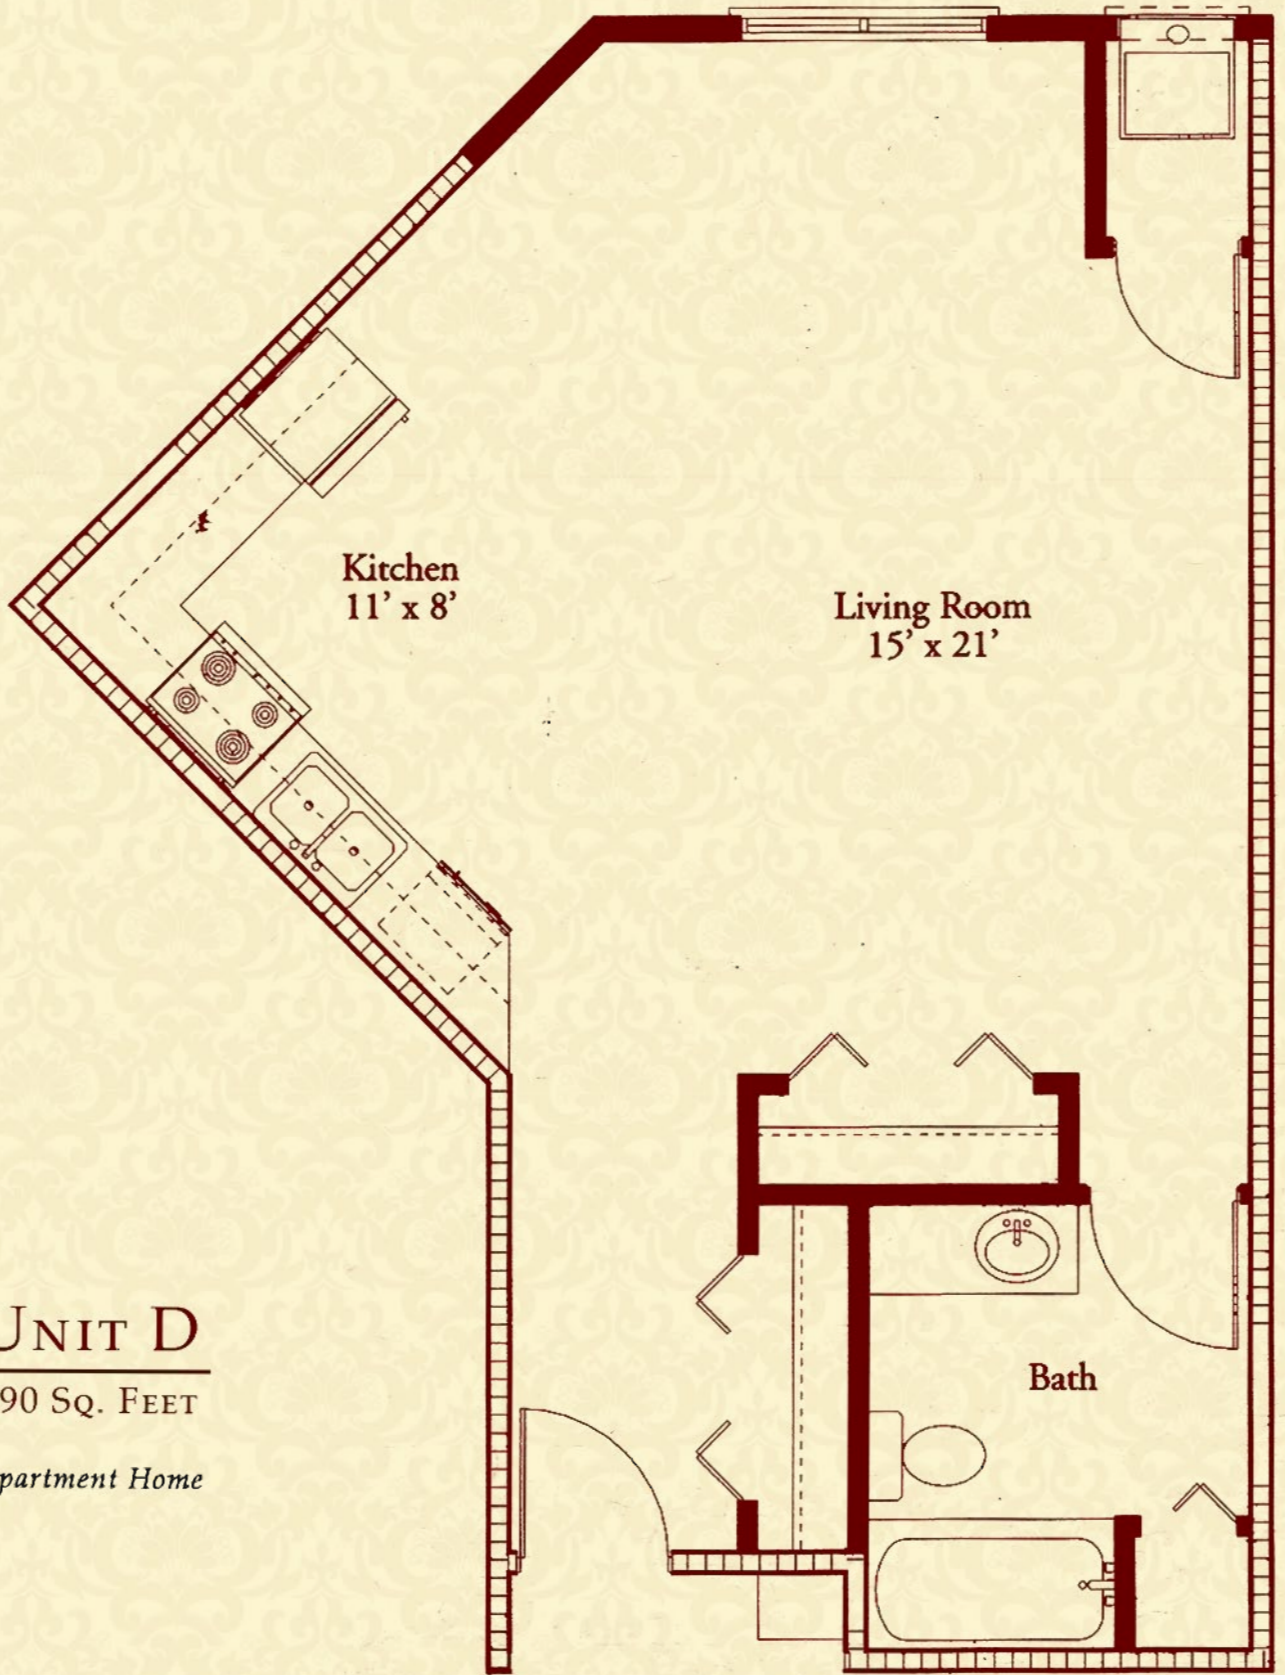

FLOOR PLANS

VILLA BELLA OFFERS SEVERAL FLOOR PLANS TO SUIT YOUR NEEDS

UNIT A
950 SQ. FEET

2 Bedroom Apartment Home

UNIT B

635 SQ. FEET

1 Bedroom Apartment Home

15894 Nineteen Mile Rd. Clinton Township, MI 48038
Phone: (888) 79-Bella or (888) 792-3552

Fall in Love all Over Again

UNIT C

745 SQ. FEET

1 Bedroom Apartment Home

UNIT D

590 SQ. FEET

Studio Apartment Home

UNIT E
600 SQ. FEET