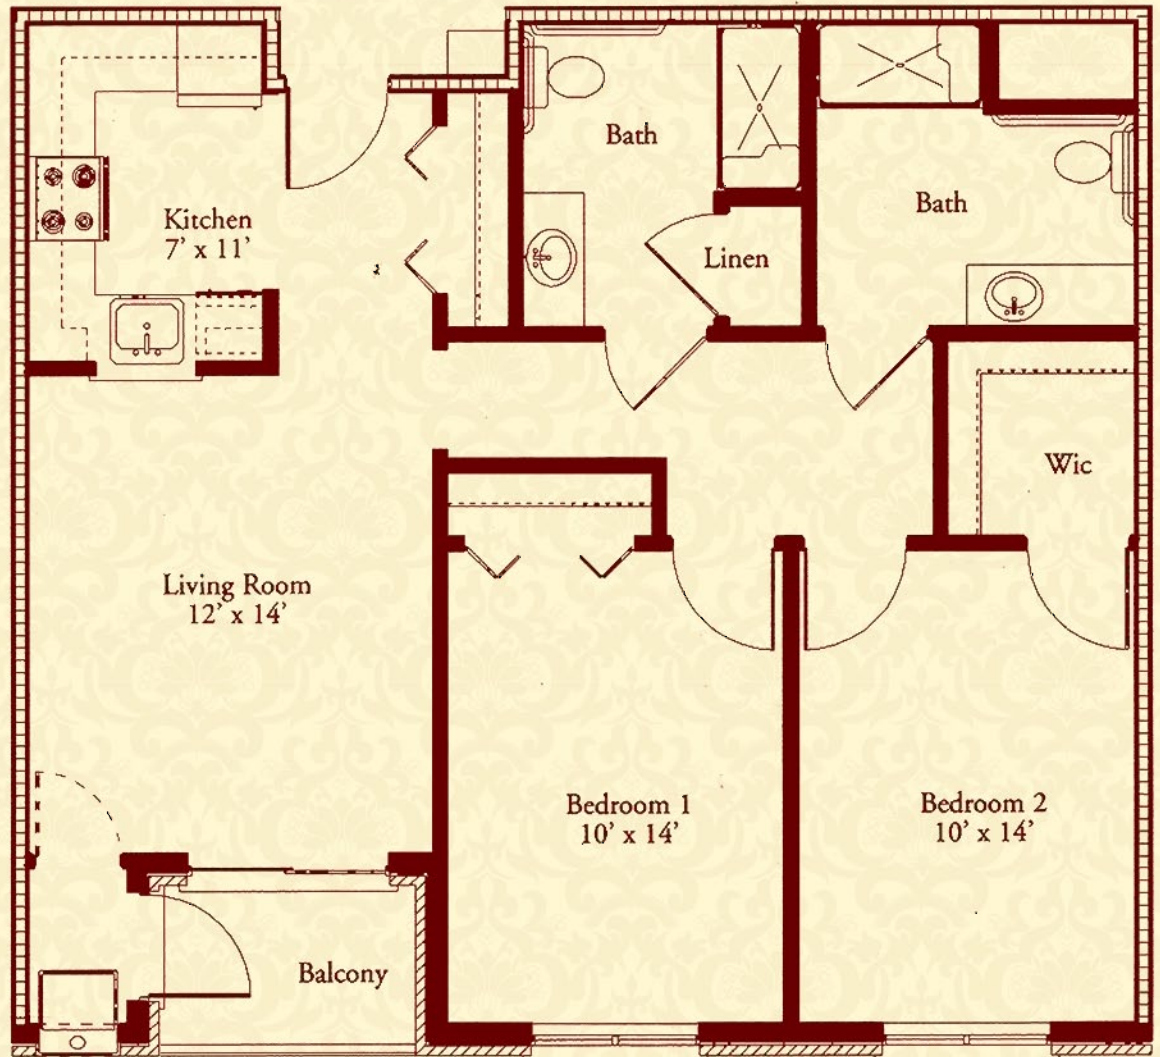

FLOOR PLANS

VILLA BELLA OFFERS SEVERAL FLOOR PLANS TO SUIT YOUR NEEDS

UNIT A
950 SQ. FEET

2 Bedroom Apartment Home

UNIT B

635 SQ. FEET

1 Bedroom Apartment Home

15894 Nineteen Mile Rd. Clinton Township, MI 48038
Phone: (888) 79-Bella or (888) 792-3552

Fall in Love all Over Again

UNIT C

745 SQ. FEET

1 Bedroom Apartment Home

UNIT D

590 SQ. FEET

Studio Apartment Home

UNIT E
600 SQ. FEET

Studio Apartment Home

15894 Nineteen Mile Rd. Clinton Township, MI 48038
Phone: (888) 79-Bella or (888) 792-3552

Fall in Love all Over Again